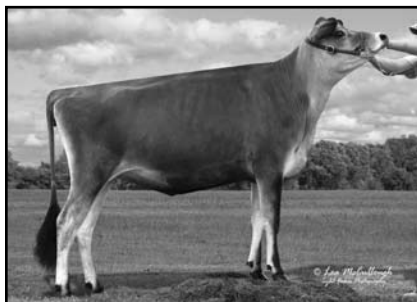

Meadowridge King Locket
1st Intermediate yearling heifer